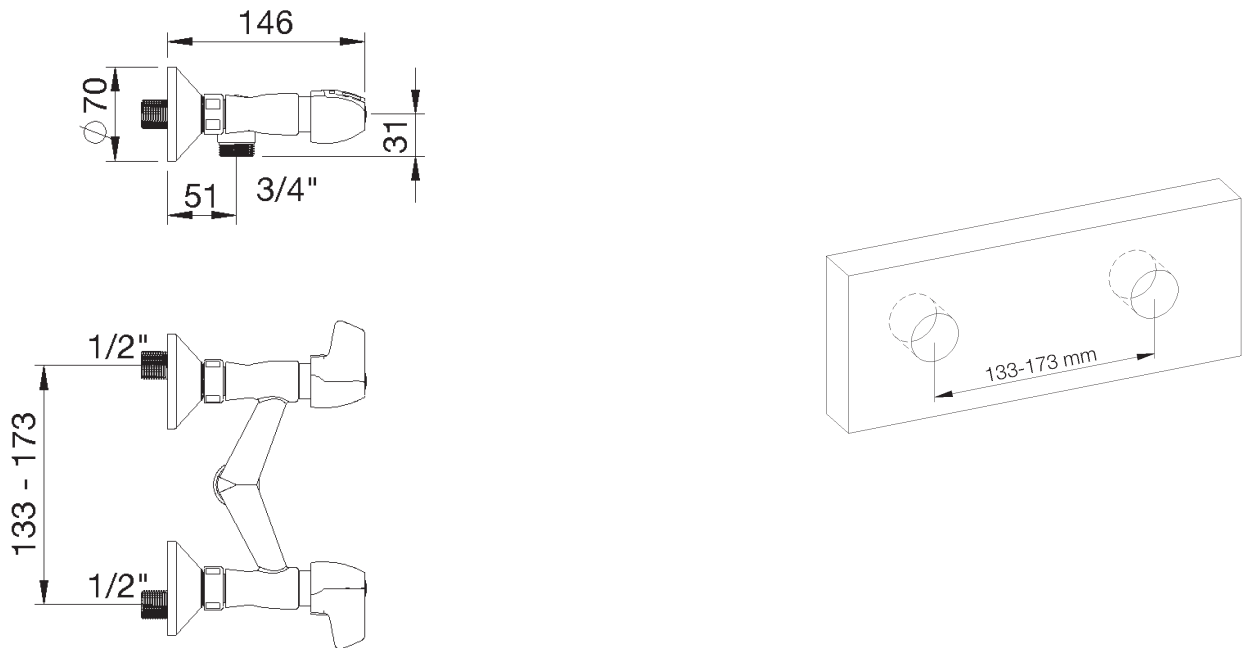

PRODUCT TECHNICAL SHEET		
Collection :	PILE & FACE	Ref. : 4012.11.72

Mélangeur douche mural
Wand douchemengkraan
Wall-mounted shower mixer

Picture

Product details

Weight : 1,7 kg
Internal mechanism : Ceramic valve 1/4 turn

Technical drawing

RA-V01